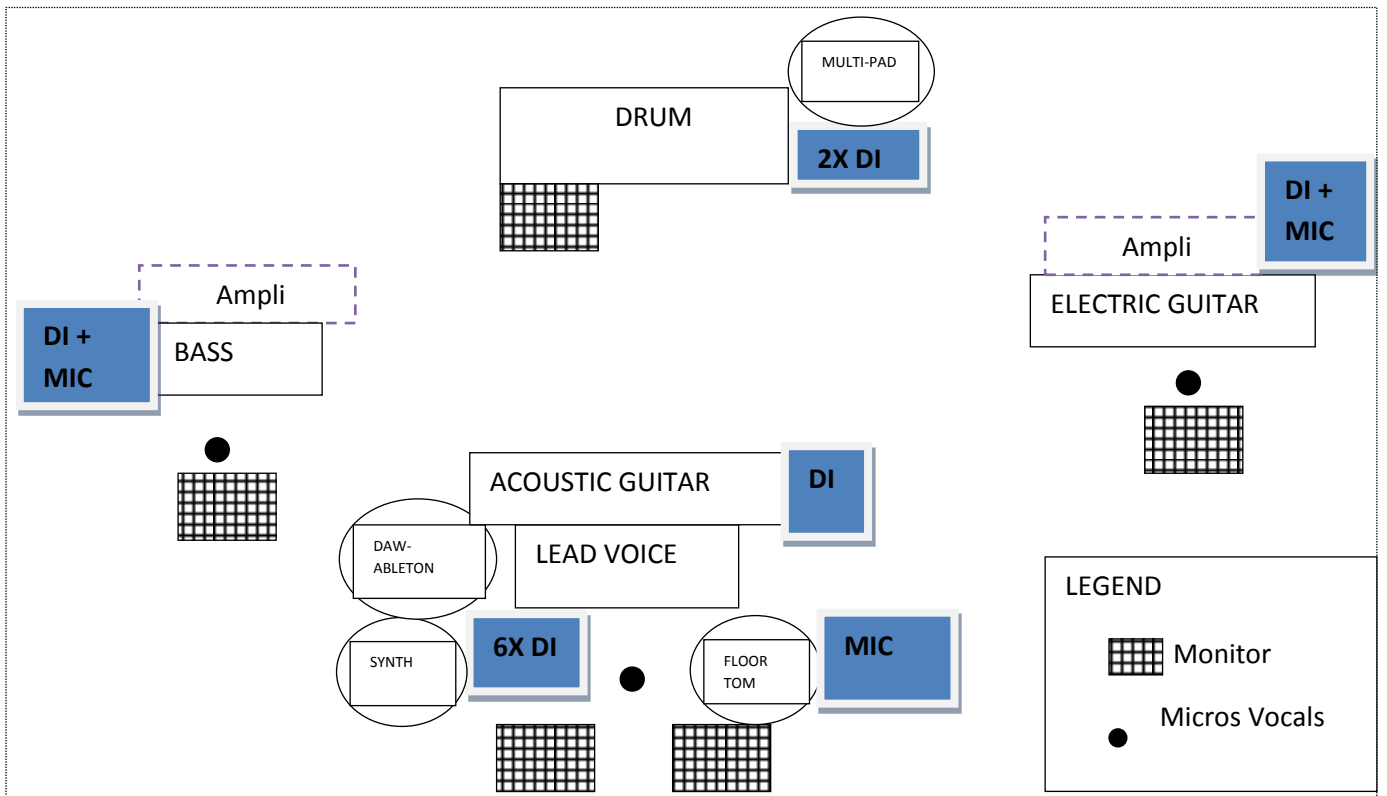

MMMT

Monday Morning Taste

Standard Venue - Technical Rider

PATCH LIST

CH	INPUT	MIC	INSERT
1	LEAD VOC	SHURE SM 58	COMPRESSOR
2	VOCALS	SHURE SM 58	COMPRESSOR
3	VOCALS	SHURE SM 58	COMPRESSOR
4	ELECTRIC GUITAR	D. I. BOX + SHURE SM 57	
5	ACOUSTIC GUITAR	D. I. BOX	
6	MULTI-PAD (L/R)	2 D. I. BOX	COMP/GATE
7	DAW - ABLETON 1-2 (L/R)	2 D. I. BOX	COMPRESSOR-LIMITER
8	DAW - ABLETON 3-4 (L/R)	2 D. I. BOX	COMPRESSOR-LIMITER
9	SYNTH (L/R)	2 D. I. BOX	COMPRESSOR
10	FLOOR TOM (SINGER)	SHURE BETA 52	COMP/GATE
11	BASS	D. I. BOX	COMPRESSOR
12	KICK	SHURE BETA 52	COMP/GATE
13	SN top	SHURE SM 57	COMP/GATE
14	SN bottom	SHURE SM 57	GATE
15	HH	SHURE SM 81	
16	TOM1	SHURE BETA 56	GATE
17	TOM2	SHURE BETA 56	GATE
18	FLOOR TOM	SHURE BETA 56	GATE
19	OVERHEAD (L)	SHURE SM 81	
20	OVERHEAD (R)	SHURE SM 81	
21	RIDE	SHURE SM 81	